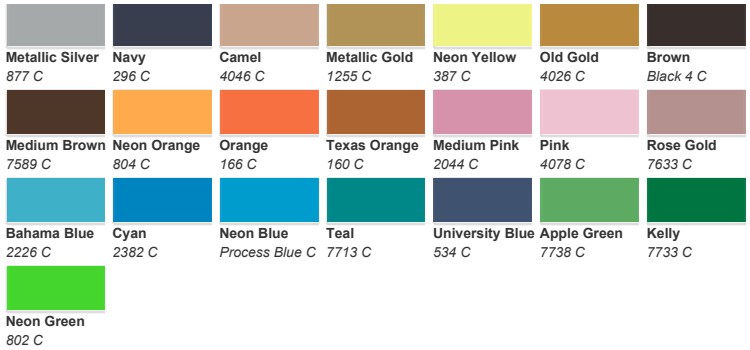

CAD-CUT® Premium Plus™ Low Tack Heat Transfer Vinyl