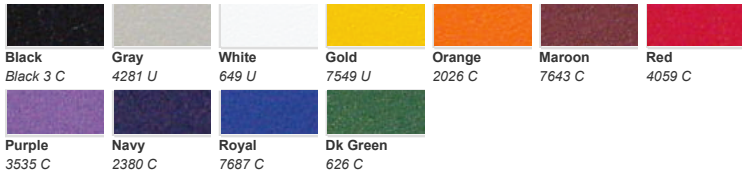

CAD-CUT® Thermo-GRIP® Heat Transfer Vinyl