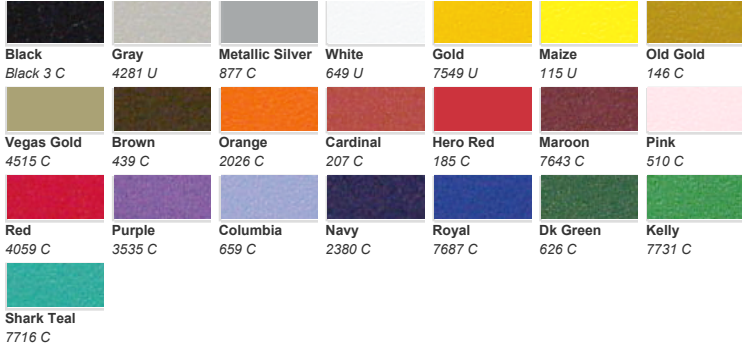

Note: Closest Pantone® equivalent shown. Due to printing limitations, colors shown and Pantone® numbers suggested may vary from actual colors. For the truest color representation, request our material swatches. Colors and availability subject to change without notice.

CAD-CUT® Thermo-FILM® Heat Transfer Vinyl