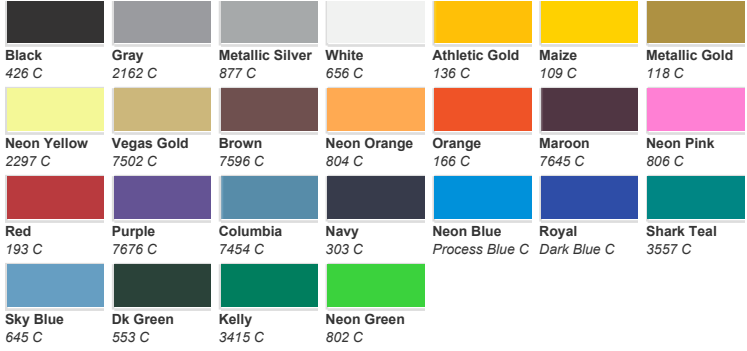

CAD-CUT® SportFilm Lite™ Heat Transfer Vinyl