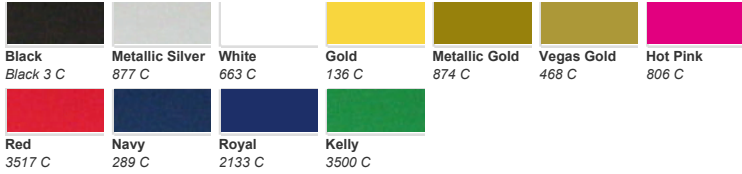

CAD-CUT® GORILLA GRIP® II Heat Transfer Vinyl