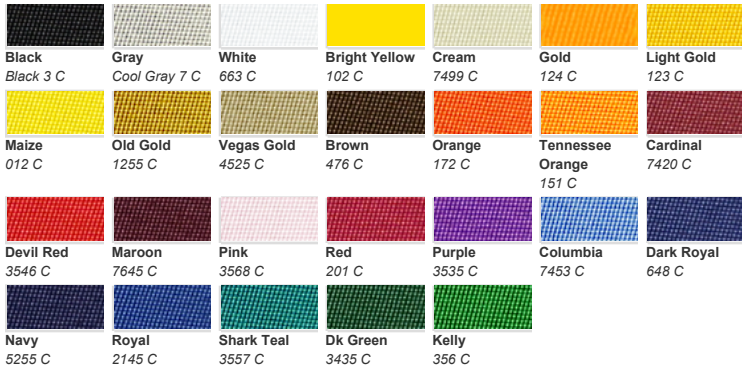

P.S. Poly-TWILL™ Pressure Sensitive Twill 16" Rolls