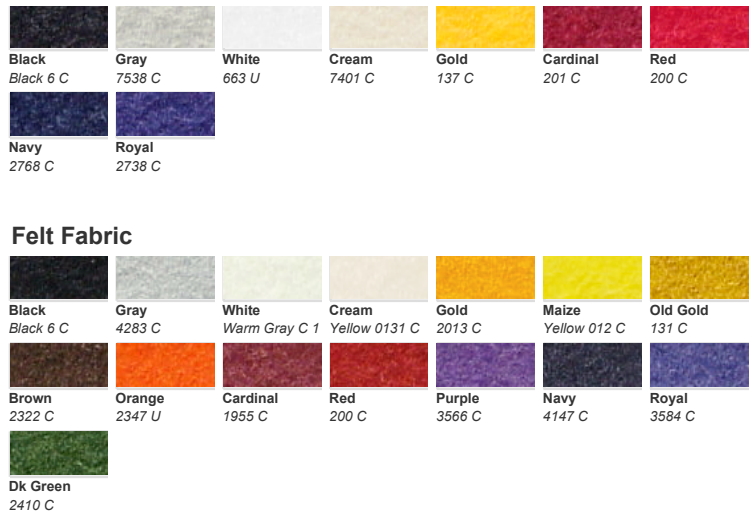

Note: Closest Pantone® equivalent shown. Due to printing limitations, colors shown and Pantone® numbers suggested may vary from actual colors. For the truest color representation, request our material swatches. Colors and availability subject to change without notice.

Poly-TWILL™ Polyester Twill Fabric

 Black Black 3 C	 Eagle Gray 422 C	 Gray Cool Gray 7 C	 Steel Gray 2162 C	 White 663 C	 Bright Yellow 102 C	 Canyon Gold 7550 C
 Cream 7499 C	 Gold 124 C	 Light Gold 123 C	 Maize Yellow 012 C	 Old Gold 1255 C	 Raven Gold 4019 C	 Tan 2312 C
 Vegas Gold 4525 C	 Brown 476 C	 Neon Orange 804 C	 Orange 172 C	 Safety Orange 1655 C	 Tennessee Orange 151 C	 Texas Orange 471 C
 49ers Burgundy 7420 C	 Cardinal 7420 C	 Colorado Burgundy 1955 C	 Devil Red 3546 C	 Greek Pink 213 C	 Hot Pink 184 C	 Light Maroon 690 C
 Maroon 7645 C	 Pink 3568 C	 Red 201 C	 Lilac 2071 C	 Milwaukee Purple 273 C	 Purple 3535 C	 Avalanche Blue 654 C
 Columbia 7453 C	 Cyan 299 C	 Dark Royal 648 C	 Deep Royal 2377 C	 Jaguar Blue 3155 C	 Mid Blue 2353 C	 Midnight Navy 296 C
 Navy 5255 C	 Royal 2145 C	 Shark Teal 3557 C	 Thrasher Blue 4146 C	 Dallas Green 7728 C	 Dk Green 3435 C	 Jade 323 C
 Kelly 356 C	 Lime Green 360 C	 Midnight Green 316 C	 Turquoise 7715 C			

Perma-TWILL® Tackle Twill Heat Transfer Vinyl

 Black Black 3 C	 Gray Cool Gray 7 C	 White 663 C	 Gold 124 C	 Vegas Gold 4525 C	 Orange 172 C	 Cardinal 7420 C
 Devil Red 3546 C	 Maroon 7645 C	 Pink 3568 C	 Red 201 C	 Purple 3535 C	 Columbia 7453 C	 Dark Royal 648 C
 Navy 5255 C	 Royal 2145 C	 Dk Green 3435 C	 Kelly 356 C			

SPECTRA® Eco-Film Heat Transfer Vinyl

Uncoated Poly-TWILL™ Material

CAD-CUT® Glitter Flake™ Heat Transfer Vinyl

Acrylic Felt Heat Transfer Material

CAD-CUT® ReflectPRO Heat Transfer Vinyl

Silicone Dye-Block™ Heat Transfer Vinyl