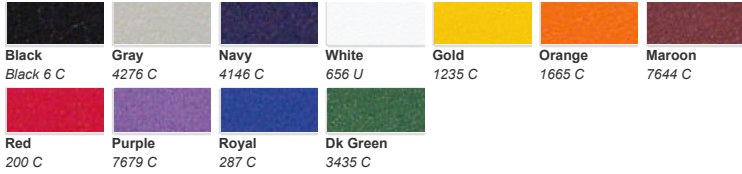

CAD-CUT® Thermo-GRIP® Heat Transfer Vinyl