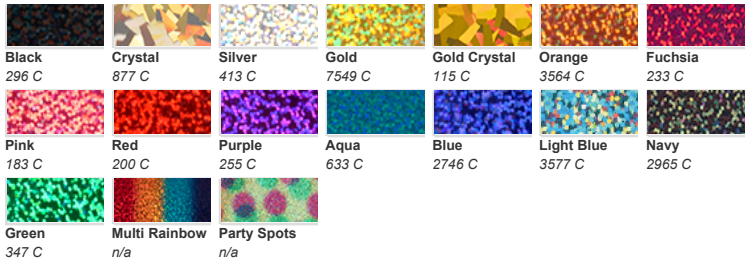

CAD-CUT® Hologram Heat Transfer Vinyl