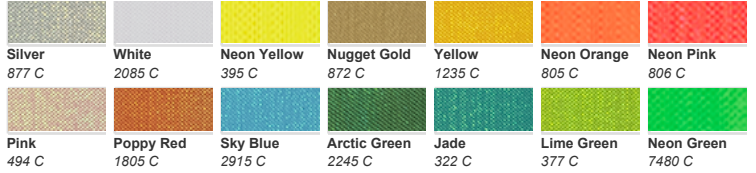

CAD-CUT® Chroma-TWILL™ Heat Transfer Vinyl