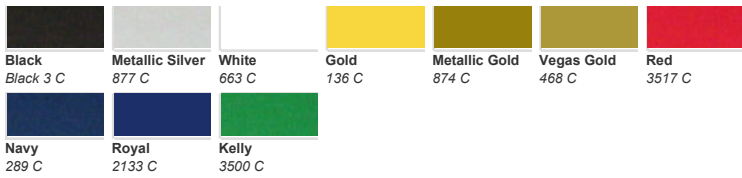

CAD-CUT® GORILLA GRIP® II Heat Transfer Vinyl