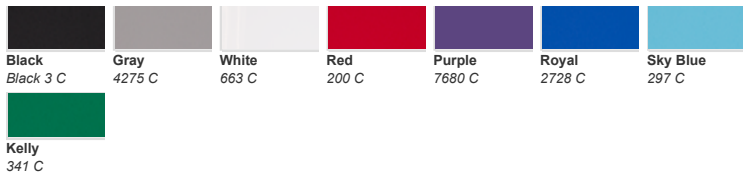

Felt Fabric

CAD-CUT® ReflectPRO Heat Transfer Vinyl

Silicone Dye-Block™ Heat Transfer Vinyl