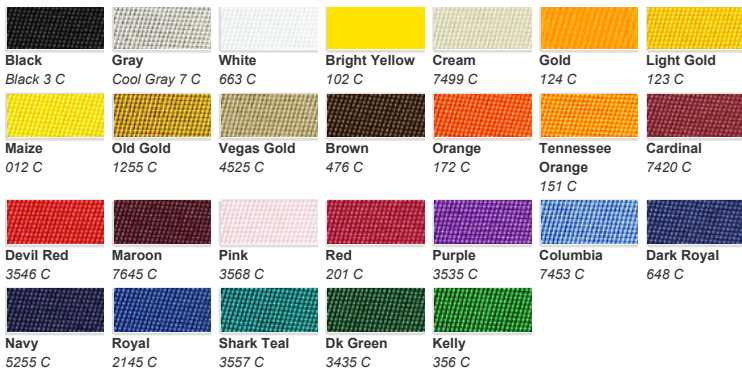

P.S. Poly-TWILL™ Pressure Sensitive Twill 16" Rolls