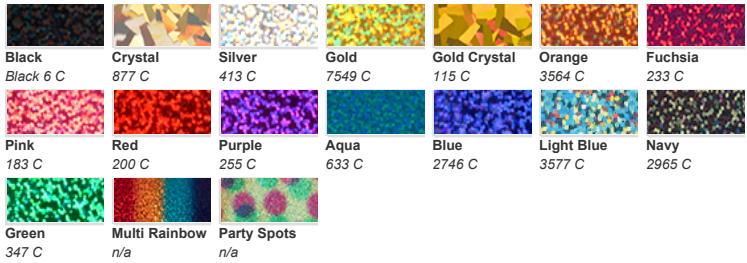

CAD-CUT® Hologram Heat Transfer Vinyl