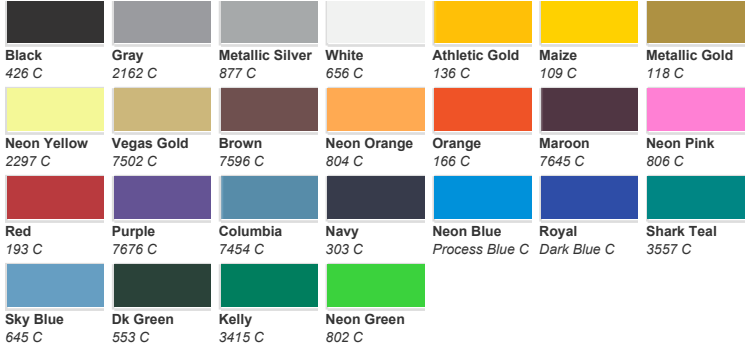

CAD-CUT® SportFilm Lite™ Heat Transfer Vinyl