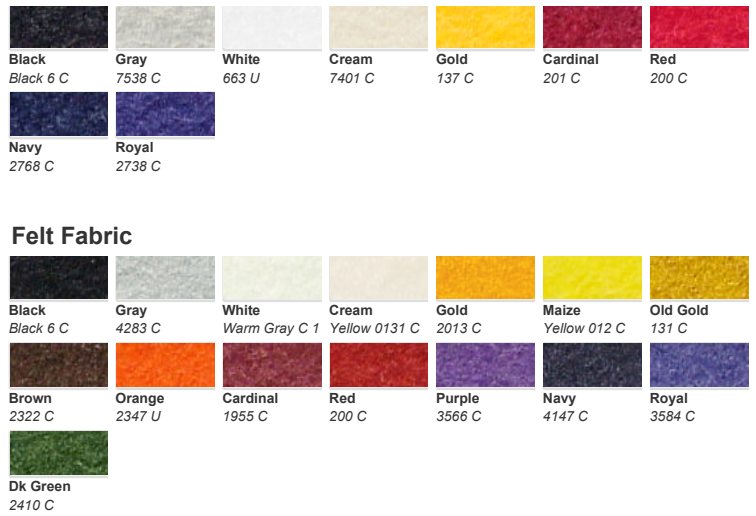

Acrylic Felt Heat Transfer Material